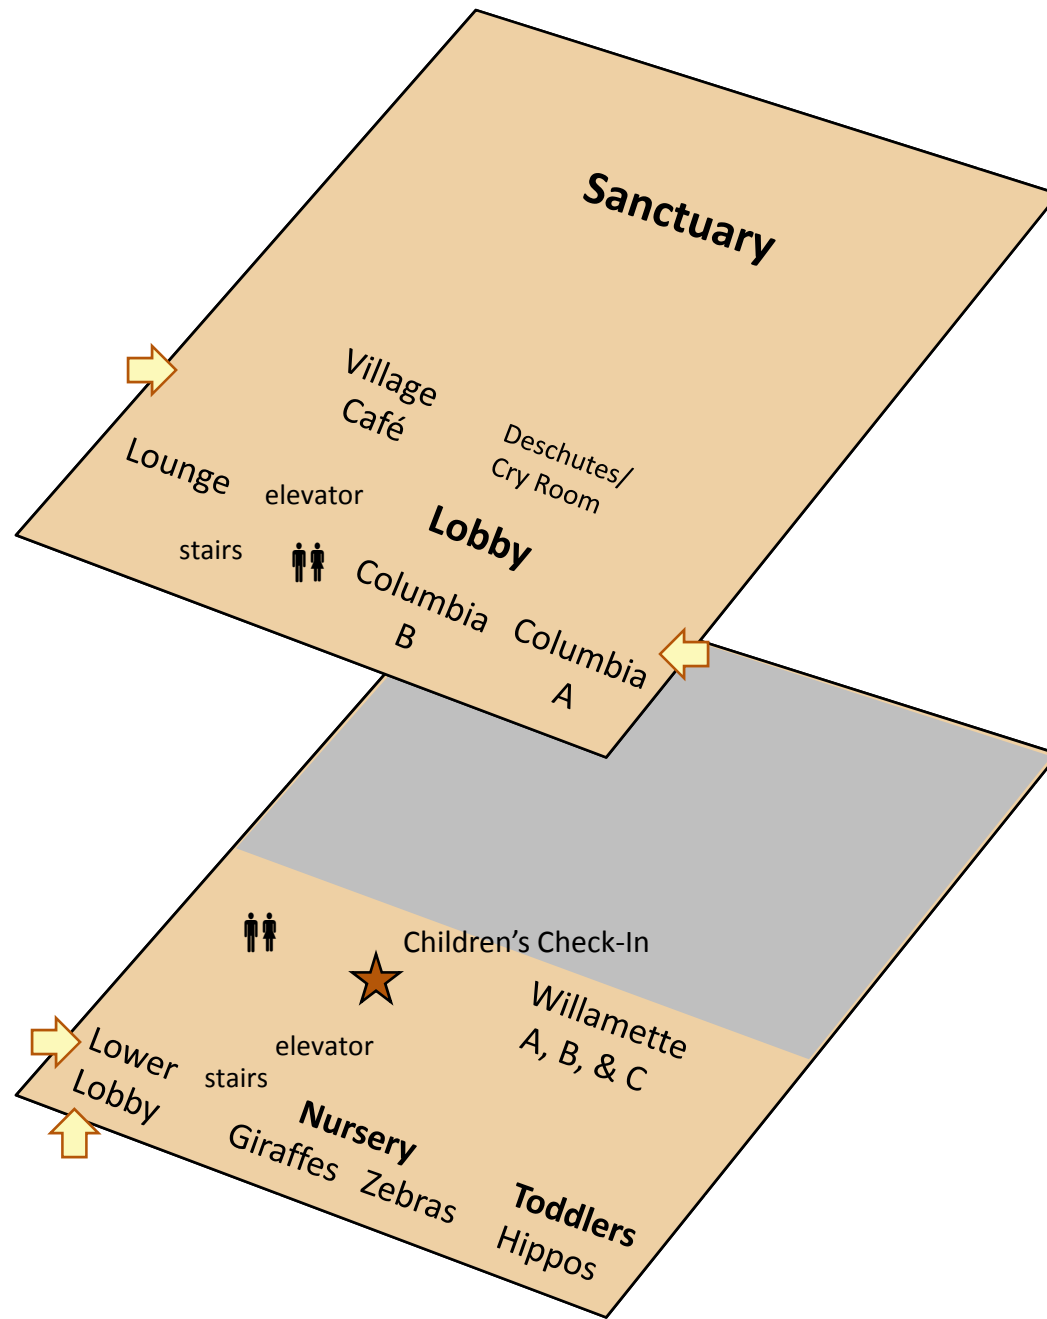

### Lower Level

- Fellowship Hall (East/West)
- Fireside Room
- Promiseland, Activity Room
- North and South Gym

### Main Floor

- Sanctuary
- Village Café
- Columbia A & B
- Deschutes (Cry Room)

# Children's Village and Chapel

North →

➡ Entrance/Exit

# Worship Center

North →

→ Entrance/Exit

Main Level

Lower Level