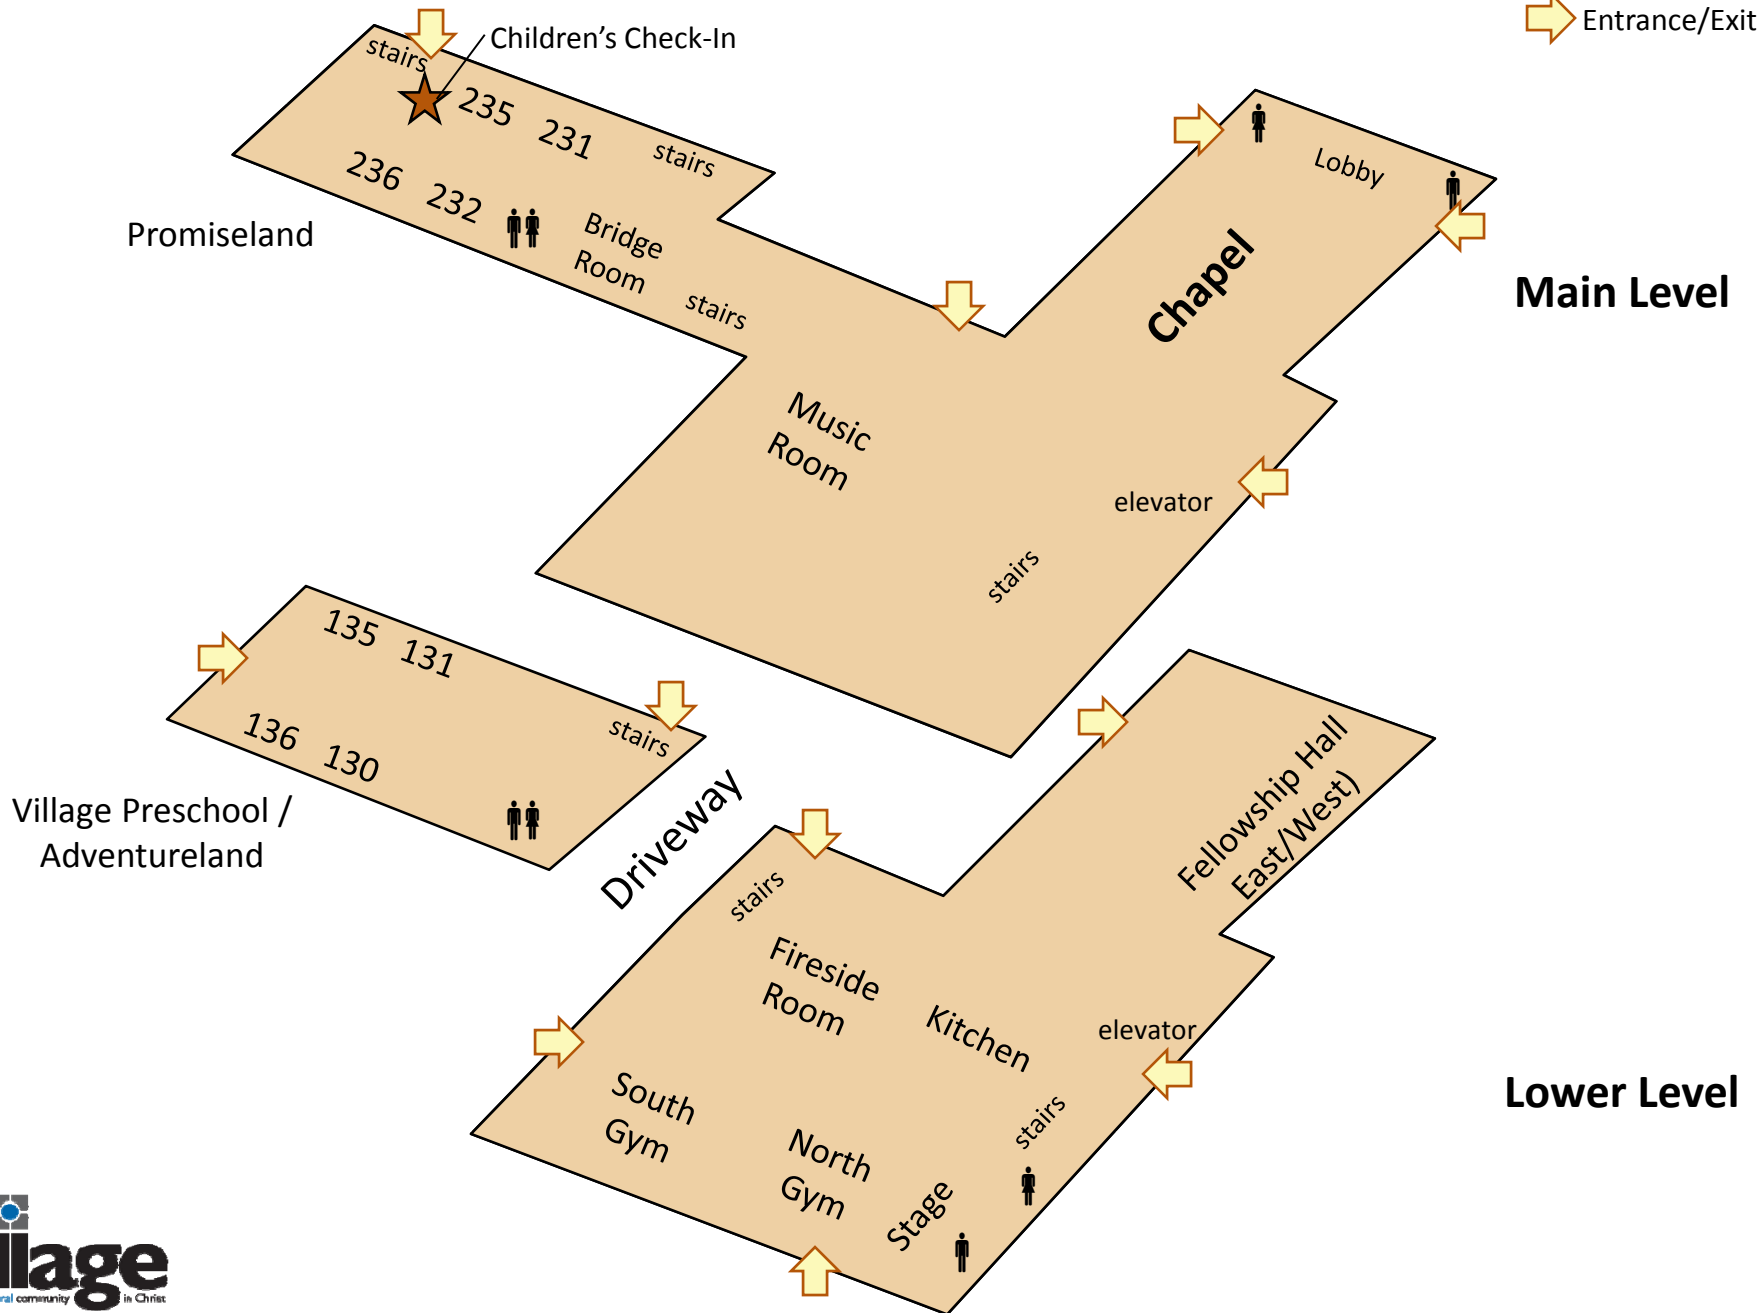

Children's Village and Chapel

North →

➡ Entrance/Exit